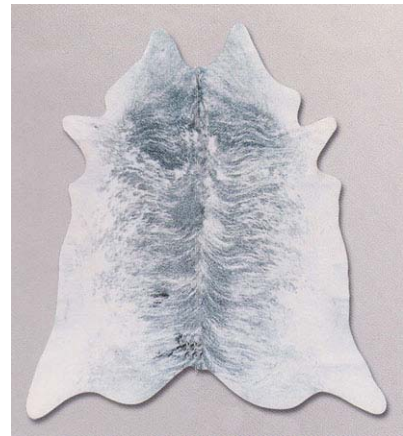

Exotic Light Cowhide