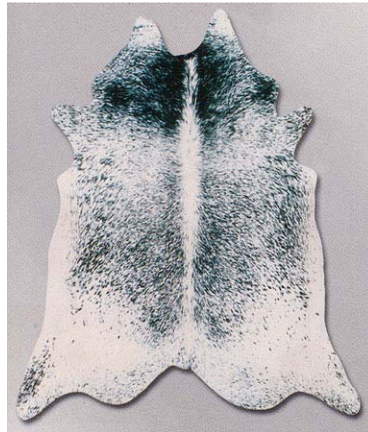

There is an exciting variety of natural cow skins e.g. black & white, brown & white, solid brown, solid black, solid white, solid beige, beige & white, exotic Tri-color, exotic light, exotic medium, exotic dark, salt & pepper (white & black), salt & pepper (white & brown), taupe, exotic with white belly, grey, etc.

**Brown/White Cowhide - special**

**Brown/White Cowhide - Regular**

**Exotic Light Cowhide**

**Exotic Tri-Color Cowhide**

**Solid Beige Cowhide**

**Black/White Special Cowhide**

**Black/White Special Cowhide**

**Exotic Medium Cowhide**

**Exotic Dark Cowhide**

**Solid White Cowhide**

**Salt & Pepper / Black & White Cowhide**

**Solid Dark Brown Cowhide**

**Zebra Cowhide**

**Tiger Cowhide**

**SHEEPSKINS FROM NEW ZEALAND & AUSTRALIA (washable)**

SS PREMIUM IV	Sheepskin / Ivory / XL / Appr. 3'6"
SS PREMIUM GR	Sheepskin / Solid Grey / XL / Appr. 3'6"
SS PREMIUM TA	Sheepskin / Taupe / XL / Appr. 3'6"
SS PREMIUM DCB	Sheepskin / Dark Chocolate Brown / XL / Appr. 3'6"
SS PREMIUM BK	Sheepskin / Black / XL / Appr. 3'6"
SS REGULAR IV	Sheepskin / Ivory / REG / Appr 2'10"
SS REGULAR BK	Sheepskin / Black / REG / Appr 2'10"
SS THERA	Sheepskin Therapeutic (vegetable tanning) / Bagged / Appr.3'6"
SS THERA/AR	Sheepskin Mattress Pad 5' x 2.5' / Therapeutic / Bagged
SS CHA PAD	Sheepskin Chair Pad 14"x14" / White or Black / Bagged
SS CHA PAD/T	Sheepskin Chair Pad 17.5"x17.5" / Therapeutic / Bagged
SS HEEL	Sheepskin Heel Pad Bagged / Therapeutic / Bagged
SS OVER	Mattress Pad (Twin 39"x75" / Double 54"x75" / Queen 60"x80")
SS PREMIUM QUATRO Ivory	Rug / 4 Sheepskins